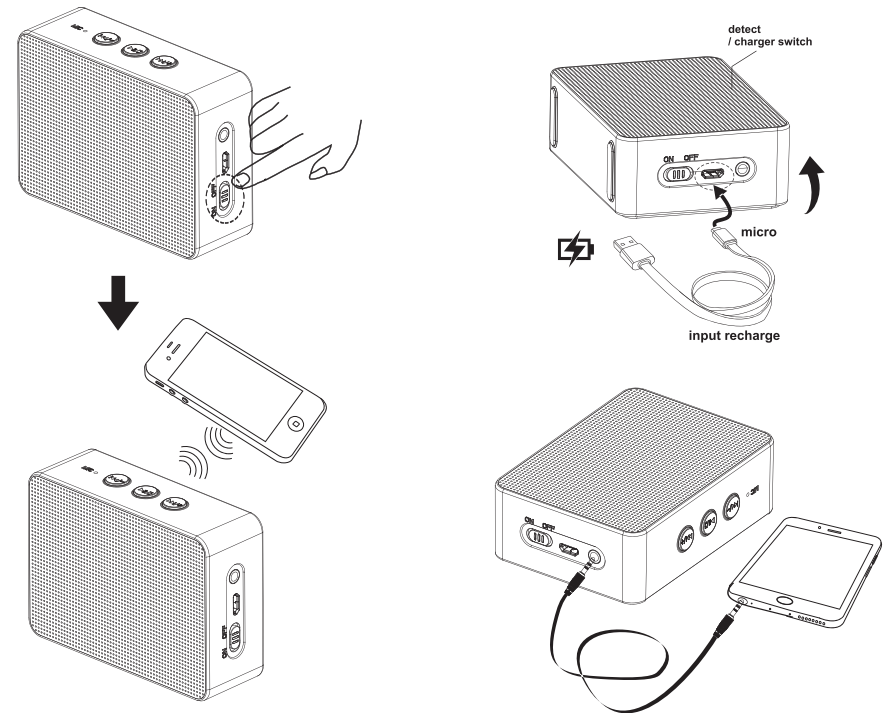

Specifications

Dim: W 2.6 x H 1.3 x L 3.7 in

Weight: 0.3 lbs.

Wireless Connection: v2.1+EDR; Class II

Wireless Connection Distance: 30 ft.

Frequency Response (0dB at 1KHz); 100Hz-20kHz

Amplifier Max Output; 3W (THD=10%,1KHz@0dB)

Operation Voltage; min 3.2V max 4.2V DC

Battery Charge Voltage; typ.5V;max.5.5V DC

Battery Charge Current: 300-500mA Max

Battery Charge Time; 2.5 hours

Playback Time; 4 to 5 hours

Battery Capacity; 400mAH

Cell type; 3.7V Li Rechargeable Battery

SEE MORE AT:
WWW.ORIGAUDIO.COM