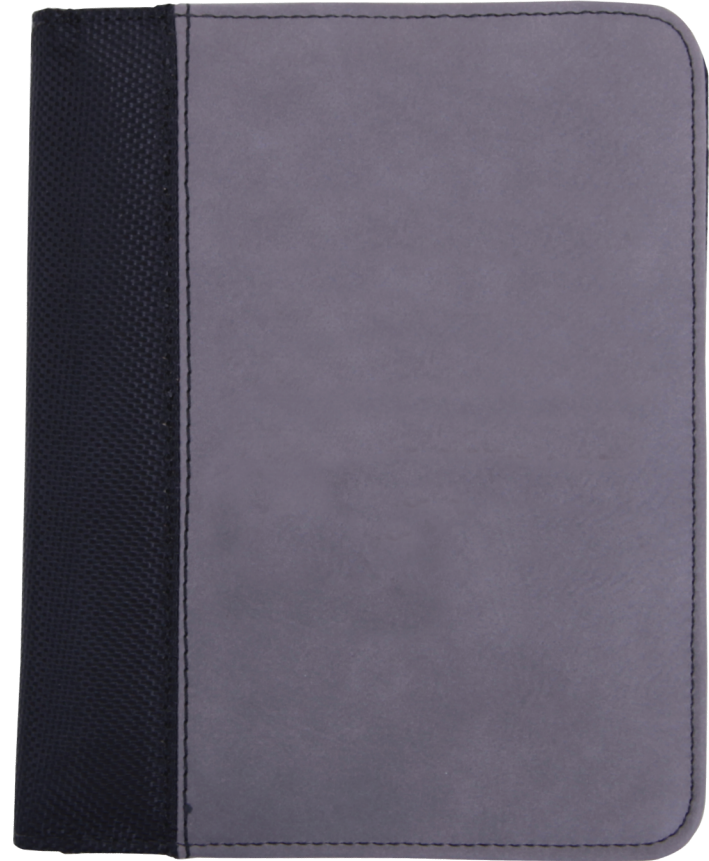

JT-107: GREY

Faux Leather Padfolio By Trilogy

IMPRINT AREA
3"w x 3"h

ITEM APPROX. SIZE
5"w x 6 3/8"h

ORDER

JOB NO. CUSTOMER P.O.

TOTAL QUANTITY IMPRINT COLOR

ARTWORK

LAYOUT

ART@100%
3"w x 3"h

THE DASHED LINE SHOWS THE MAXIMUM
IMPRINT AREA AND DOES NOT PRINT.

NOT TO SIZE. FOR PLACEMENT ONLY

ARTIST _____