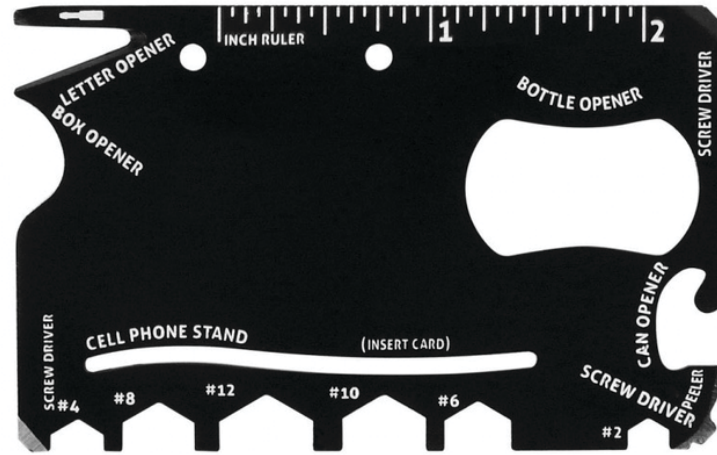

K-314: BLACK

Multi Functional Opener with Sleeve

JOB NO. CUSTOMER P.O. TOTAL QUANTITY

IMPRINT COLORS

ART@100%
PAD PRINT/LASER
1.25"W x 7/8"H

THE DASHED LINE SHOWS THE MAXIMUM
IMPRINT AREA AND DOES NOT PRINT.

STANDARD LOCATION - "INCHES" SIDE

OPTIONAL LOCATION - "CM" SIDE

FOR REFERENCE ONLY
NOT EXACT SIZE, PROPORTION, PLACEMENT.

ARTIST _____