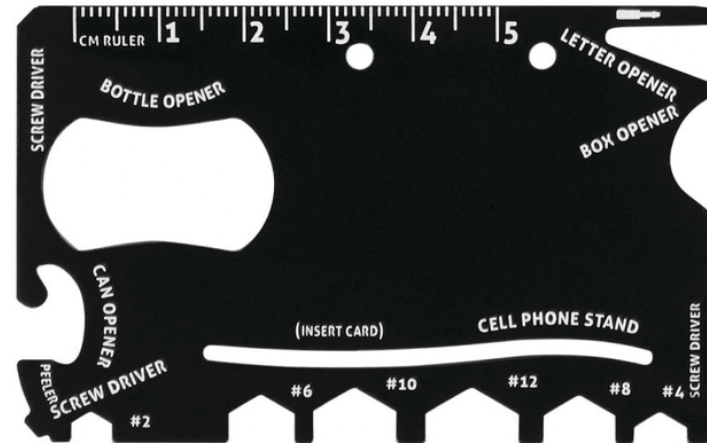

K-314: BLACK

Multi Functional Opener with Sleeve

JOB NO. CUSTOMER P.O. TOTAL QUANTITY

IMPRINT COLORS

ART@100%
PAD PRINT/LASER
1.25"W x 7/8"H

THE DASHED LINE SHOWS THE MAXIMUM
IMPRINT AREA AND DOES NOT PRINT.

STANDARD LOCATION - "INCHES" SIDE

OPTIONAL LOCATION - "CM" SIDE

FOR REFERENCE ONLY
NOT EXACT SIZE, PROPORTION, PLACEMENT.

ARTIST _____