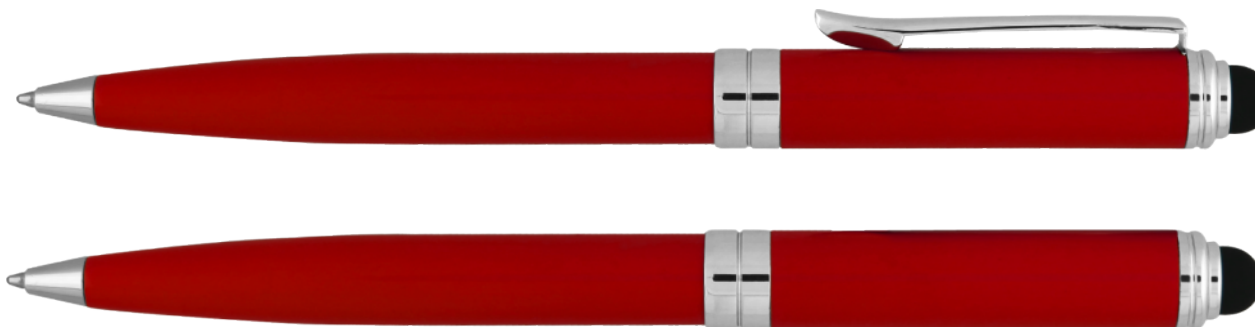

P-755: RED

THE CAMBRIDGE STYLUS PEN

IMPRINT AREA | **ITEM APPROX. SIZE**

(Side Imprint): 1.5" w x 0.4" h

(Standard Wrap Imprint): 1.5" w x 0.75" h

(Laser Imprint): 1.5" w x 0.29" h

ORDER

JOB NO. CUSTOMER P.O.

TOTAL QUANTITY IMPRINT COLOR

ARTWORK

LAYOUT

ART@100%

LASER ENGRAVE

OPTIONAL BARREL

WRAP

THE DASHED LINE SHOWS THE
MAXIMUM IMPRINT AREA AND
DOES NOT PRINT.