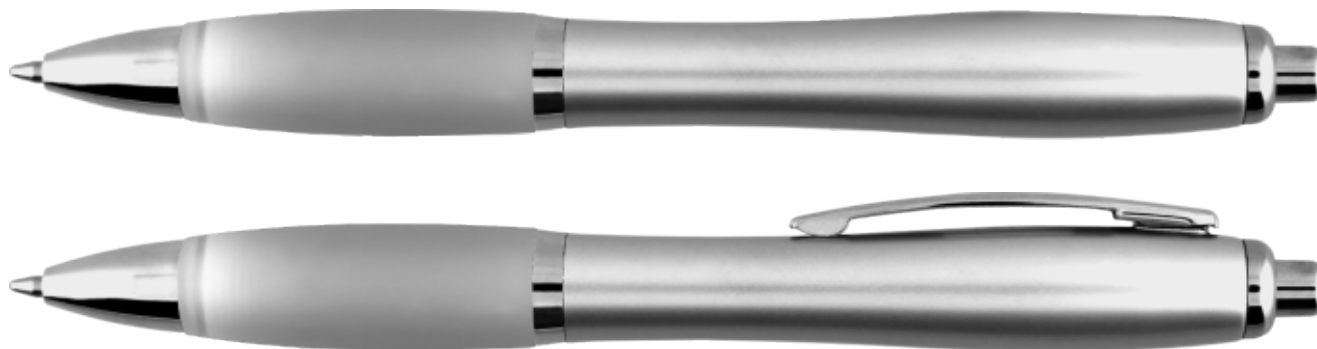

# P-765: SILVER

## The Silver Grenada Pen

**IMPRINT AREA** | **ITEM APPROX. SIZE**

STANDARD WRAP

1.25" w x 1" h

SIDE IMPRINT

1.75" w x 0.325" h

### ORDER

JOB NO. .... CUSTOMER P.O. ....

TOTAL QUANTITY ..... IMPRINT COLOR .....

ARTWORK

LAYOUT

ART@100%  
Standard Wrap

ART@100%  
SIDE IMPRINT

THE DASHED LINE SHOWS THE  
MAXIMUM IMPRINT AREA AND  
DOES NOT PRINT.