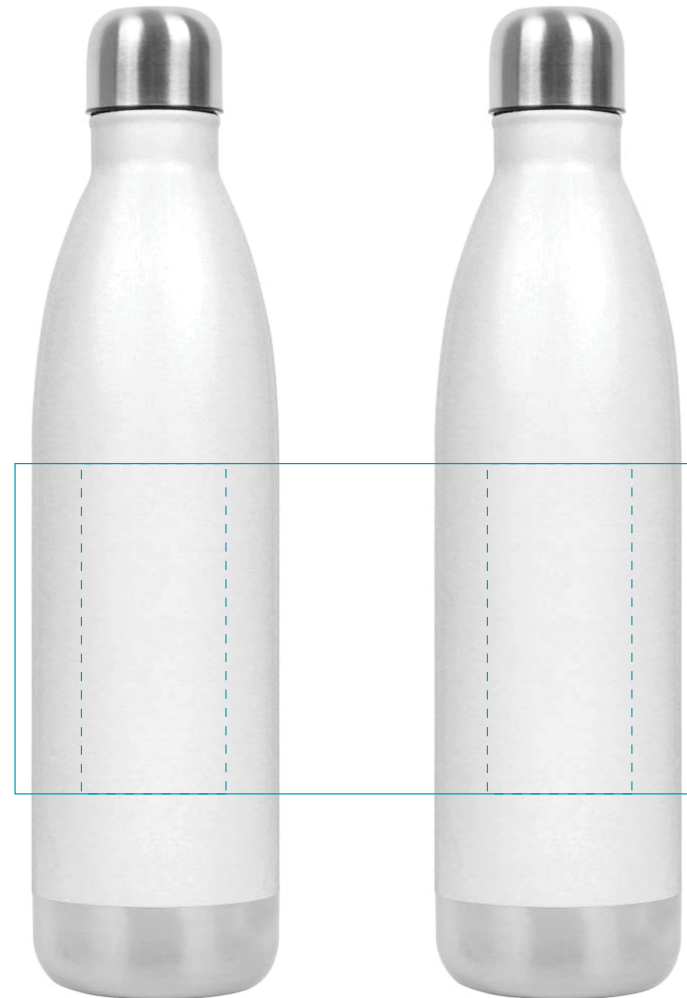

# S-818: WHITE

HYDRO-SOUL INSULATED STAINLESS  
STEEL WATER BOTTLE - 25OZ

**CG INK**

ONE SIDE

TWO SIDE

WRAP

TWO SIDED  
WRAP

JOB NO. .... CUSTOMER P.O. .... TOTAL QUANTITY .....

IMPRINT COLORS .....

**ART@50%**

4 COLORS MAX

STANDARD WRAP - 8 1/4" W X 4" H

SIDE 1

1 OR 2 SIDED - 1.75"W x 4 H

SIDE 2