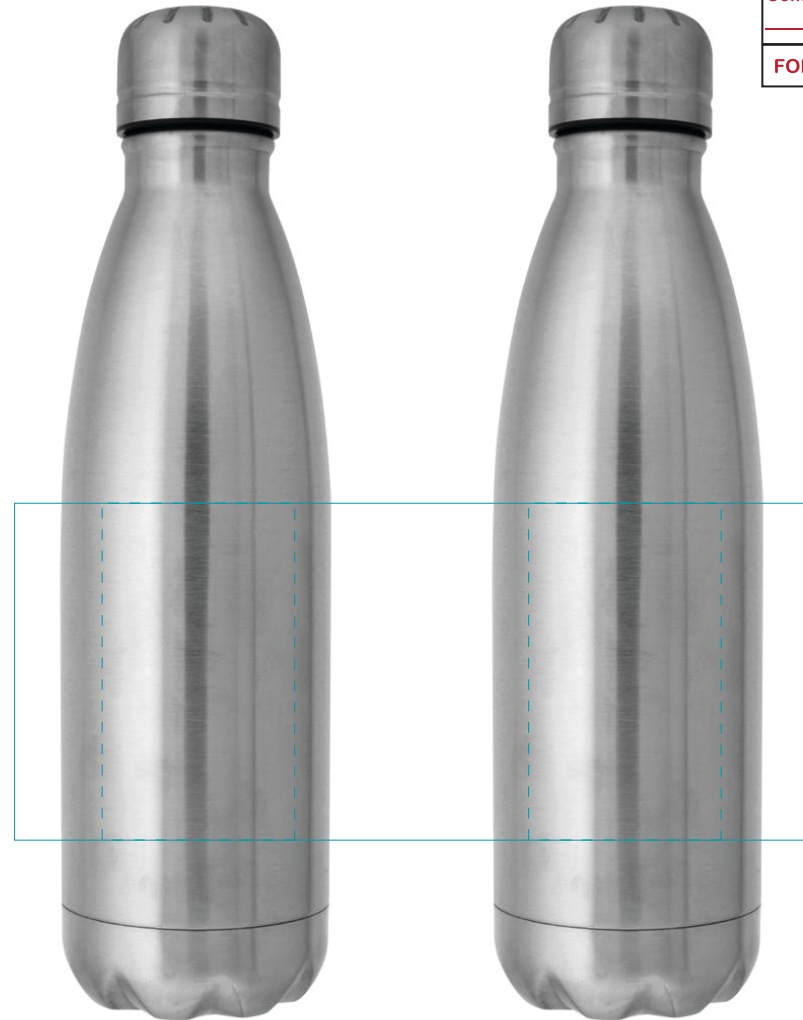

CHECK LIST

- ☐ Imprint Color
- ☐ Item Number
- ☐ Item Color
- ☐ Imprint Size
- ☐ Logo Orientation
- ☐ Ink Change Yes ☐ No ☐
- ☐ Copy Change Yes ☐ No ☐
- ☐ Adhesion

Approved by: _____

Comments: _____

_____

FOR INTERNAL USE ONLY