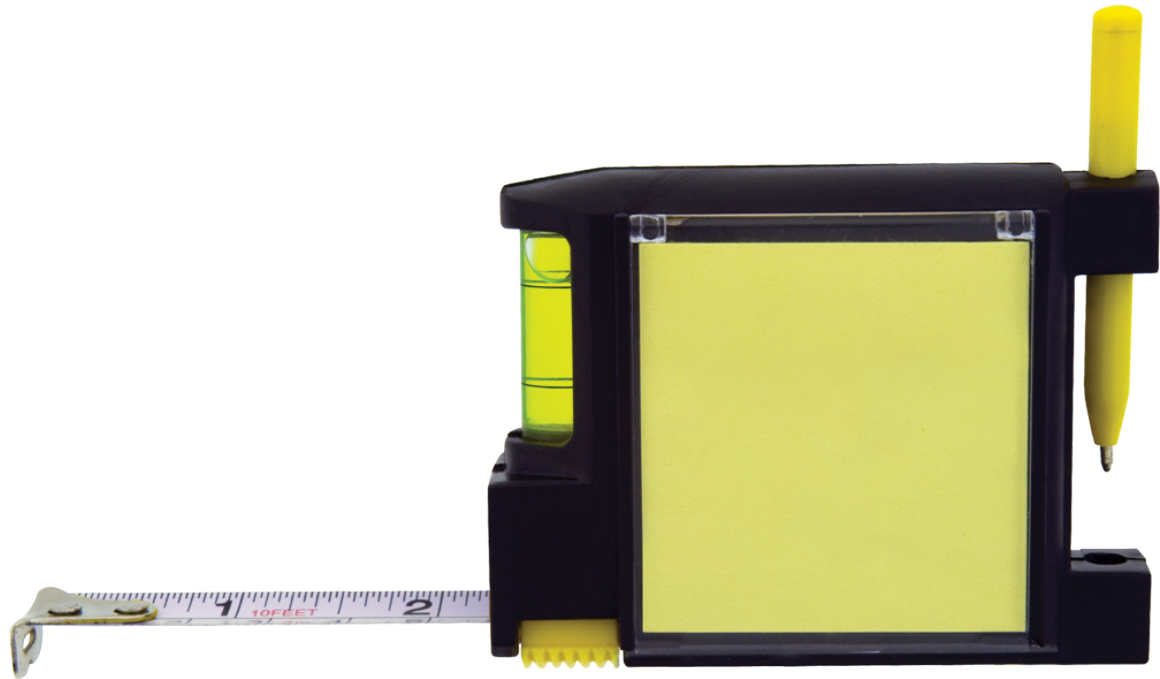

T-567: BLACK W/ YELLOW ACCENTS

THE ALL-IN-ONE
TAPE MEASURE

IMPRINT AREA | ITEM APPROX. SIZE
STANDARD
1.5"W X 1.5"H
OPTIONAL EPOXY
1.7W X 1.7H

ORDER

JOB NO. CUSTOMER P.O.

TOTAL QUANTITY IMPRINT COLOR

ARTWORK ART @ 100%

LAYOUT

DIGITAL PRINTING

THE DASHED LINE SHOWS THE
MAXIMUM IMPRINT AREA AND
DOES NOT PRINT.

NOT TO SIZE. FOR PLACEMENT ONLY

ARTIST _____