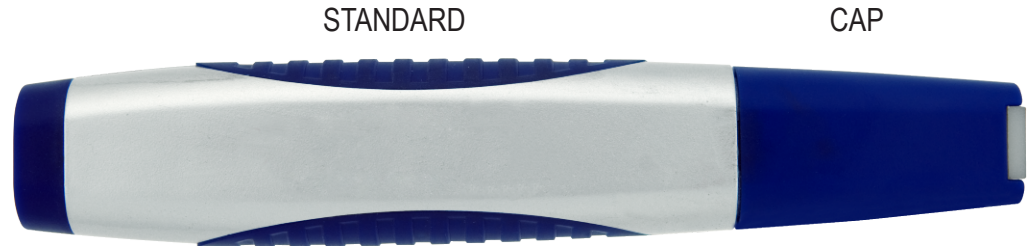

# T-919: SOLID SILVER W/ BLUE

### LAYOUT

ART@100%  
STANDARD

ART@100%  
OPTIONAL CAP

ART@100%  
OPTIONAL CLIP

THE DASHED LINE SHOWS THE MAXIMUM  
IMPRINT AREA AND DOES NOT PRINT.

ARTIST \_\_\_\_\_