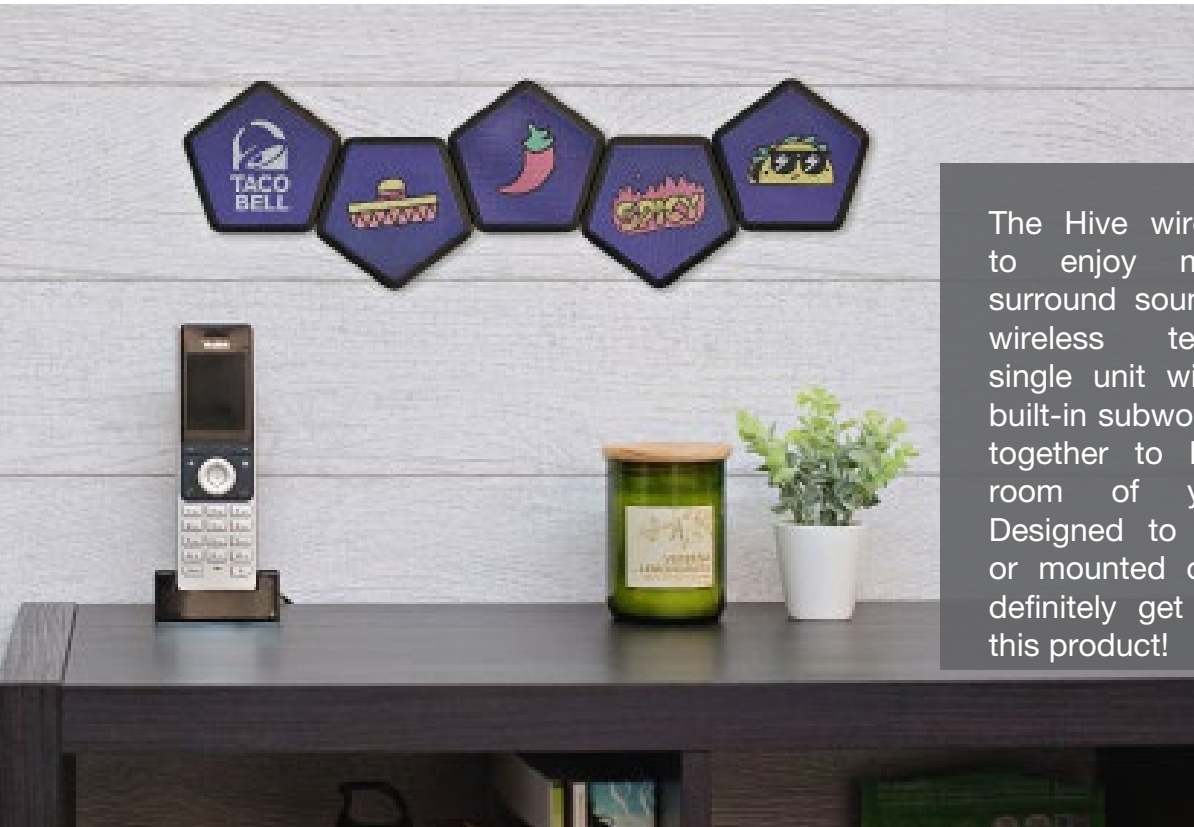

HIVE

TRUE WIRELESS PORTABLE SURROUND SOUND SPEAKER

The Hive wireless speaker allows you to enjoy music with a portable surround sound system using true wireless technology. Listen to a single unit with dynamic 5W sound and built-in subwoofer or pair multiple units together to listen to music in every room of your home or office. Designed to stand on a solid surface or mounted on the wall, the Hive will definitely get everyone buzzing around this product!

DETAILS

- Wireless playback, 33 ft. range
- 5 watt speaker
- Built-in subwoofer
- 6 hours of playtime
- Pair multiple units for surround sound effect
- Wall-mountable

PRODUCTION

As low as 5 business days

IMPRINT SPECS

Imprint Method: Full digital on grill

Imprint Area:
3.44" x 3.63"