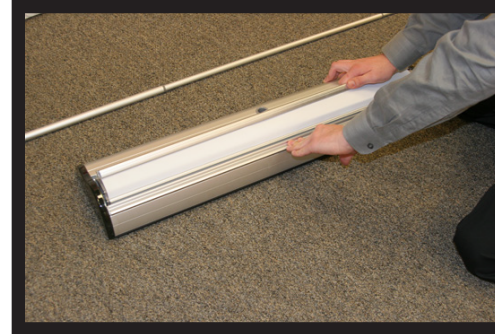

Advance Cassette Installation

With a removable cassette, the Advance makes graphic changes easy.

pull face back on unit

it will snap open as shown

slide cassette out

make sure the flat edge is facing away from you as you go to put the cassette back in

slide cassette in and close the unit