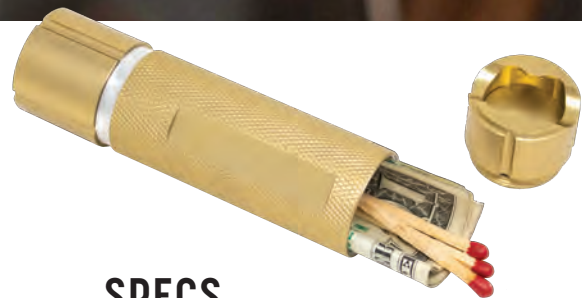

STASHLIGHT™

STASHING YOUR VALUABLES

The Finley Mill Stashlight is an LED flashlight that doubles as a secret stash compartment. Fit money, matches, or small notes inside for safekeeping. Did we mention it's also a bottle opener?

DETAILS

- LED Flashlight, batteries included
- 1" diameter stash compartment
- Bottle opener on cap
- Outside tube can be used to light matches

SPECS

Imprint Method: Laser etch
 Imprint Area: 1.61" x 0.35"
 Product Size: 4.25" H x 1" D