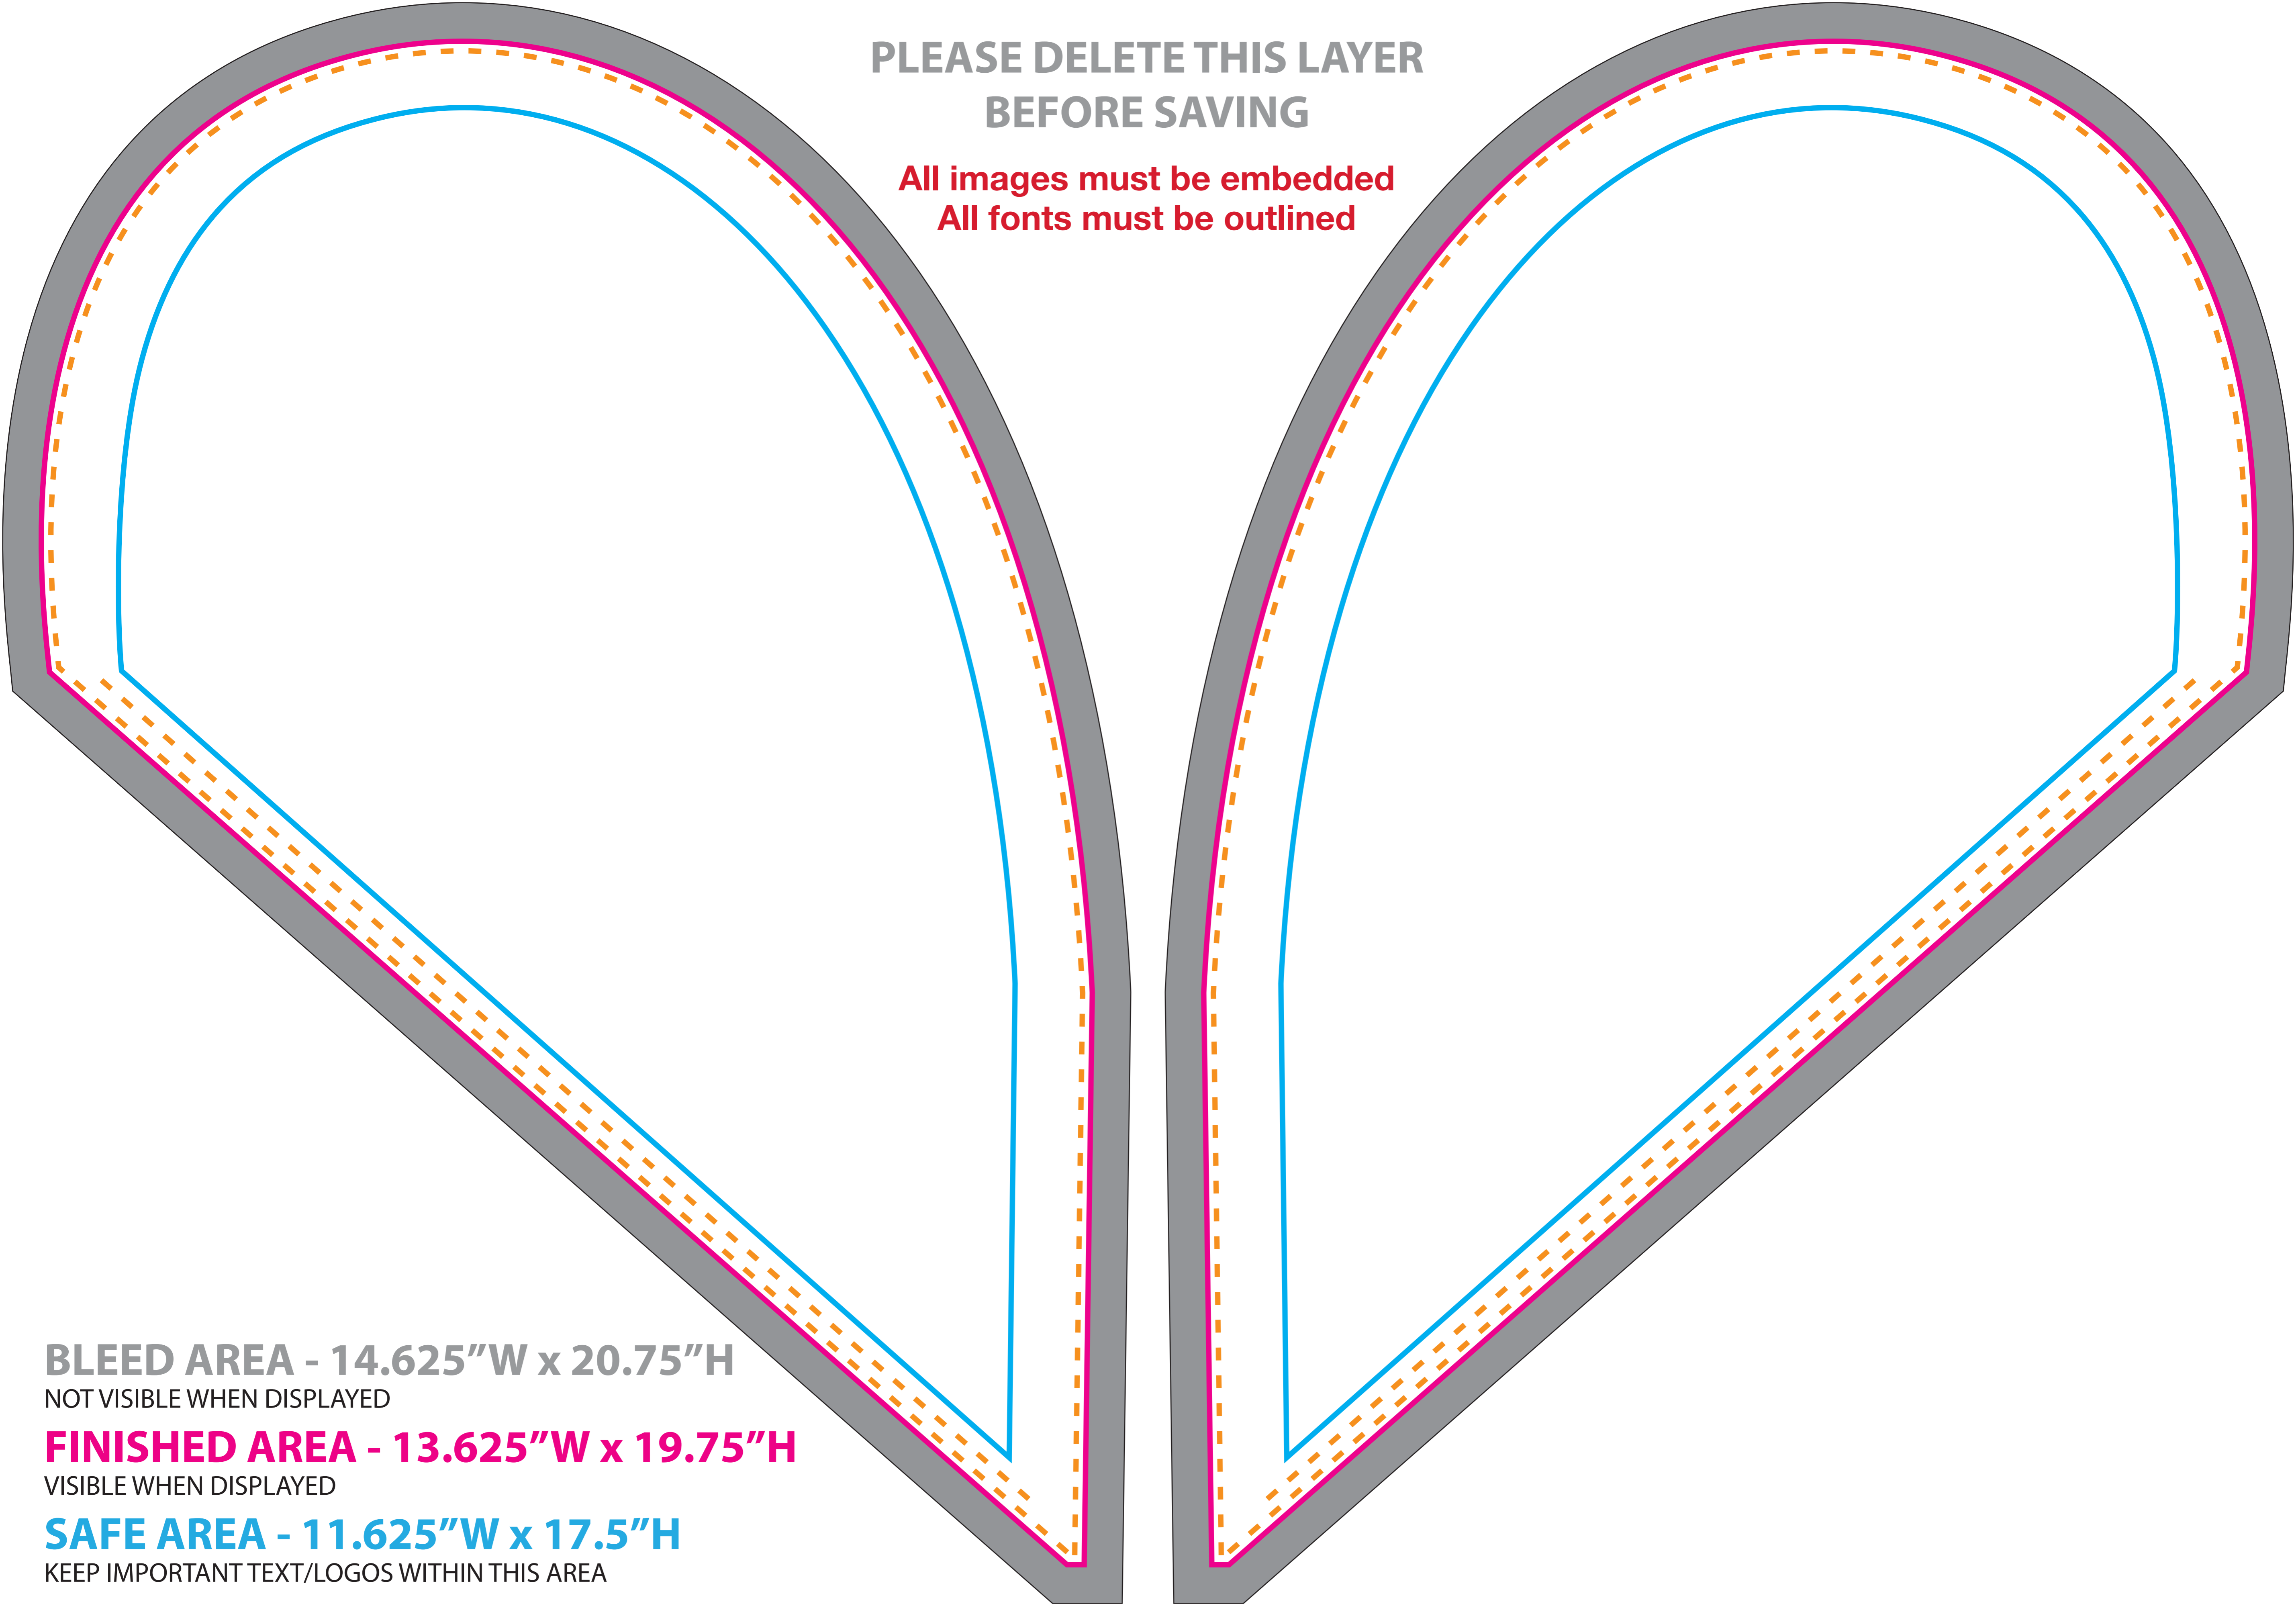

PLEASE DELETE THIS LAYER  
BEFORE SAVING

All images must be embedded  
All fonts must be outlined

**BLEED AREA - 14.625"W x 20.75"H**  
NOT VISIBLE WHEN DISPLAYED

**FINISHED AREA - 13.625"W x 19.75"H**  
VISIBLE WHEN DISPLAYED

**SAFE AREA - 11.625"W x 17.5"H**  
KEEP IMPORTANT TEXT/LOGOS WITHIN THIS AREA